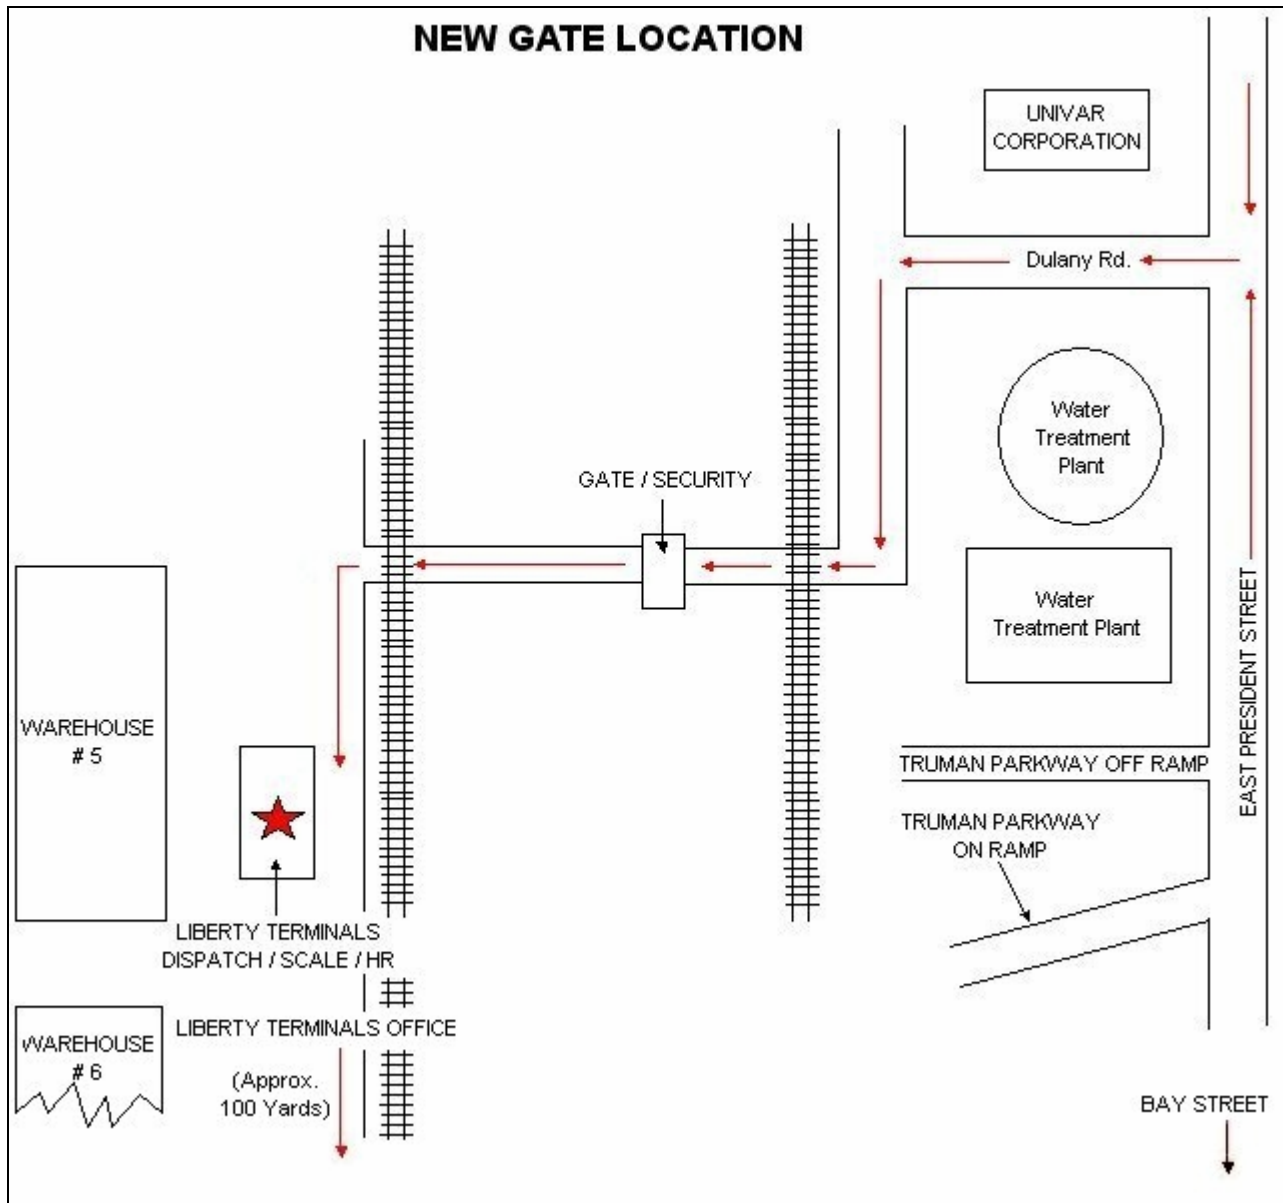

Driving Directions

Hours for pickup are Mon – Fri 7:00 - 4:00 p.m. Appointment Required
We are closed from 12:00 to 1:00 p.m. for lunch.

Driving Directions to Liberty Terminals - Savannah:

From I-95 North or South:

Take Exit 99A which is I-16 East into Savannah to Exit 167A which is Martin Luther King Blvd. Turn left onto MLK Blvd and proceed to the 7th traffic light which will be Bay Street.

Turn right onto Bay Street and proceed all the way to the end of Bay Street (stay in the left lane). Proceed down the hill to East President Street. Turn left onto East President St.